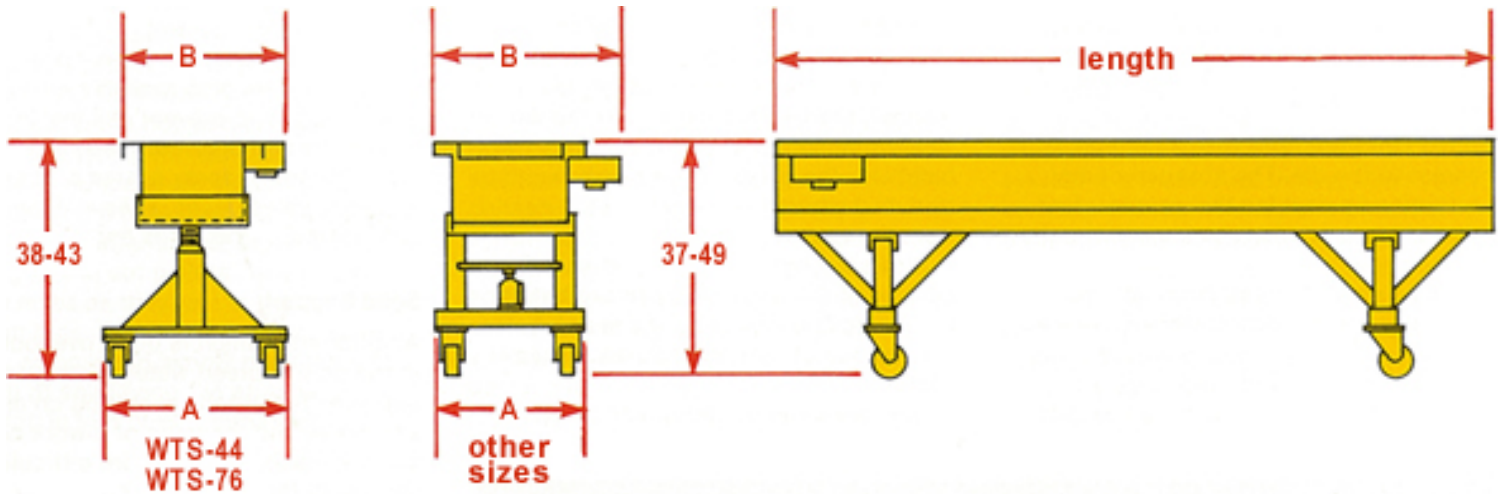

Water Bath Specifications

Dimensions Inches		
Model	A	B
WTS-44	24	7 1/2
WTS-76	24	10 1/2
WTS-108	15	19 1/4
WTS-1210	17	21 1/4
WTS-1512	20	24 1/4
WTS-2012	25	29 1/4
WTS-2412	29	33 1/4
WTS-3012	35	39 1/4
WTS-3612	41	45 1/4
WTS-4012	45	49 1/4
WTS-4412	49	53 1/4
WTS-5012	55	59 1/4
WTS-5212	57	61 1/4

*Dimensions are approximate. Consult Berlyn ECM for certified dimensions.

*Standard lengths are 10, 15, 20, 25 & 30 feet. Other lengths available on special order.

*Model number gives approximate inside dimensions of cooling bath. Example: WTS-1210 = 12" wide x 10" deep x length.